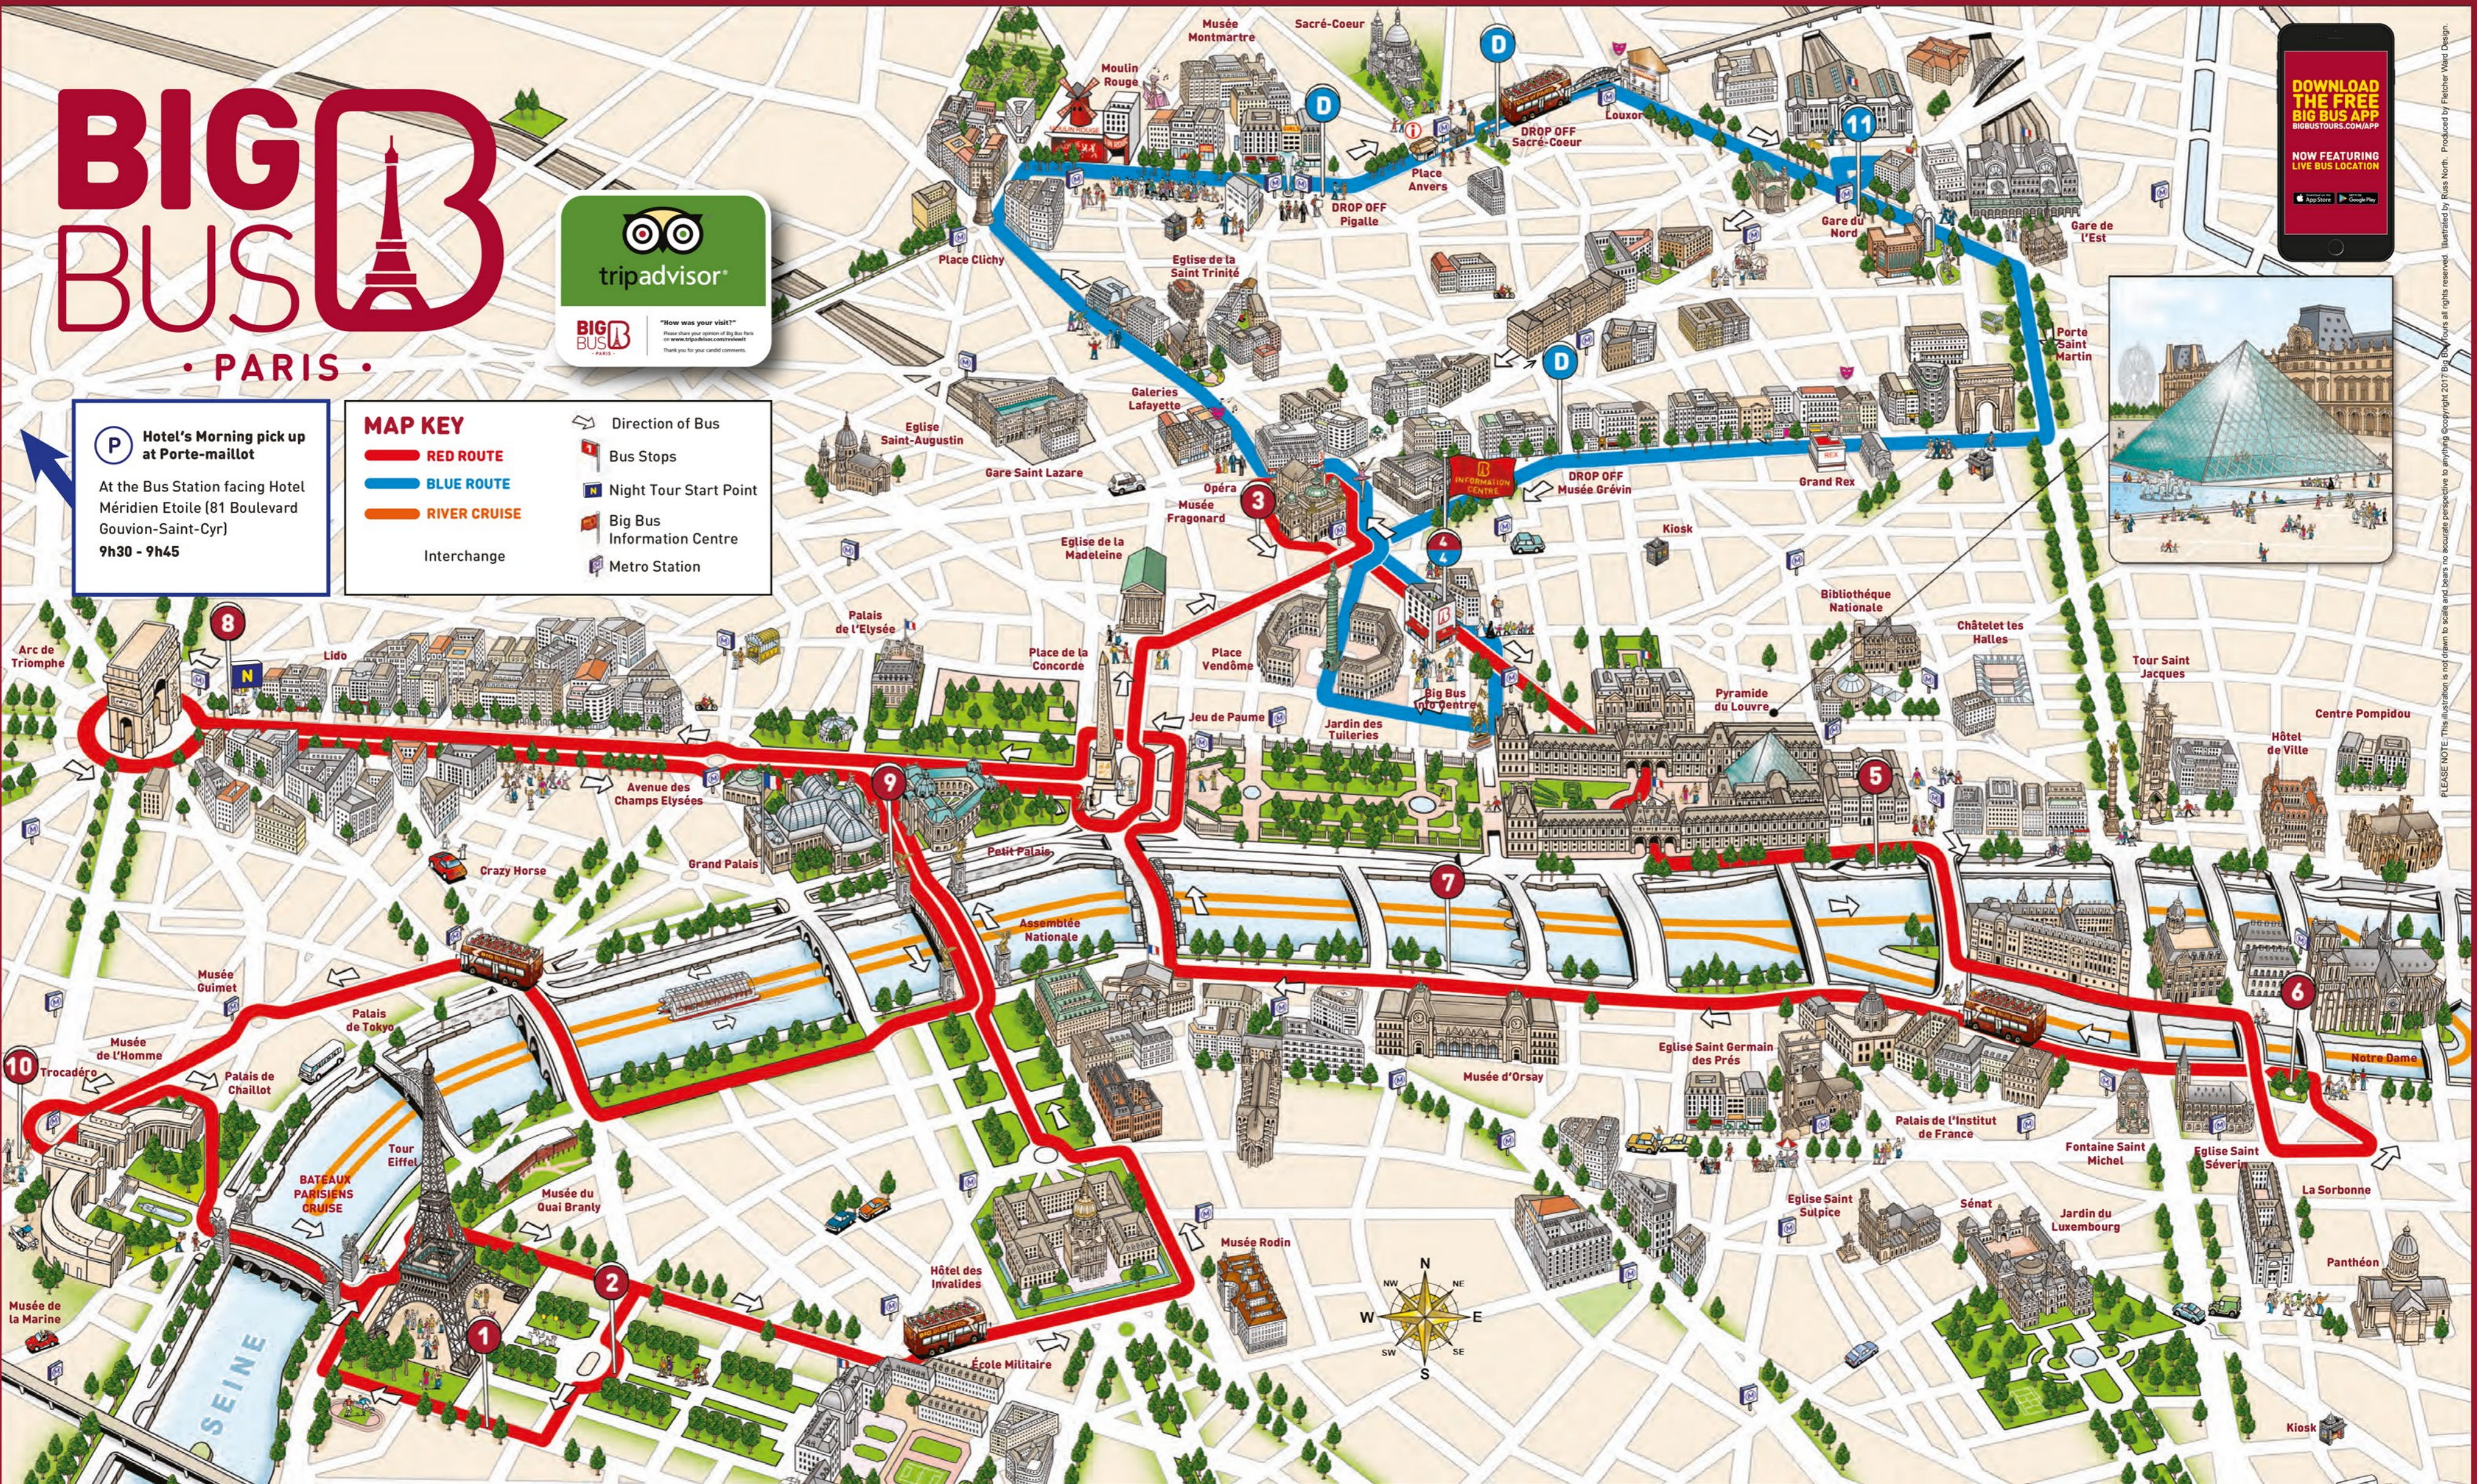

# BIG BUS PARIS

**P** Hotel's Morning pick up at Porte-maillot  
At the Bus Station facing Hotel Méridien Etoile (81 Boulevard Gouvion-Saint-Cyr) 9h30 - 9h45

**MAP KEY**

- RED ROUTE
- BLUE ROUTE
- RIVER CRUISE

Direction of Bus  
Bus Stops  
Night Tour Start Point  
Big Bus Information Centre  
Metro Station

RED ROUTE					BLUE ROUTE				
Stop Number	First Pick up	Last Full Round Tour	Last Pick up*	Stop Number	First Pick up	Last Full Round Tour	Last Pick up*		
1	Tour Eiffel Quai Branly facing Pont d'Iéna (M) Bir-Hakeim 9:30	17:41	19:56	6	Notre-Dame Quai de Montbello, facing Notre-Dame (M) St. Michel 9:47	16:41	18:56		
2	Champ de Mars Avenue Joseph Bourard (M) Ecole Militaire 9:37	17:48	20:03	7	Musée d'Orsay Facing Orsay Museum (M) Musée d'Orsay 9:59	16:53	19:08		
3	Opéra Garnier Facing 15, rue Scribe (M) Opéra 9:35	18:22	20:37	8	Champs-Élysées Facing 156, avenue des Champs-Élysées (M) CGO - Etoile 9:16	17:10	19:25		
4	Louvre - Pyramide BBIC - Interchange point 11 avenue de l'Opéra (M) Pyramides 9:15	18:33	TERMINUS*	9	Grand Palais Pyramides Winston Churchill (M) Champs-Élysées, Charnicaeu 9:28	17:22	19:37		
5	Louvre - Pont des Arts Near Pont des Arts (M) Louvre - Rivoli 9:36	16:30	18:45	10	Trocadéro Avenue Paul Doumer (M) Trocadéro 9:21	17:33	19:48		

\* All tours terminate at STOP 4. Ex: Last pick up for STOP 1 is 19:56 service will end at stop 4. Champs-Élysées is closed one Sunday a month. Please ask a member of staff for further information.

NIGHT TOUR				
Stop Number	First Pick up	Last Full Round Tour	Last Pick up*	
1	Tour Eiffel Quai Branly facing Pont d'Iéna (M) Bir-Hakeim 9:30	17:41	19:56	
2	Champ de Mars Avenue Joseph Bourard (M) Ecole Militaire 9:37	17:48	20:03	
3	Opéra Garnier Facing 15, rue Scribe (M) Opéra 9:35	18:22	20:37	
4	Louvre - Pyramide BBIC - Interchange point 11 avenue de l'Opéra (M) Pyramides 9:15	18:33	TERMINUS*	
5	Louvre - Pont des Arts Near Pont des Arts (M) Louvre - Rivoli 9:36	16:30	18:45	